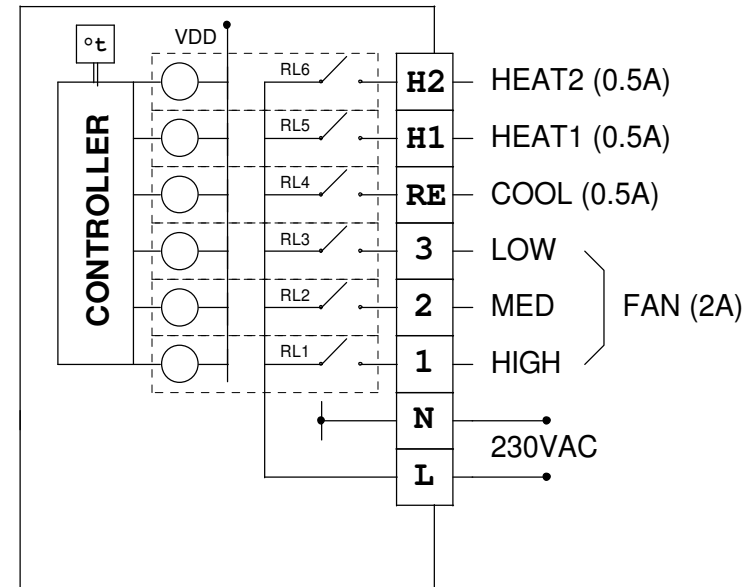

REMOTE CONTROL
RECEIVER - OPTION

EP6/220/SW/A/IR/FMT

meitav-tec Tel: 03-9626462 Fax: 03-9626620 email: support@meitavtec.com	Title: EP6/220/SW/A/IR/FMT		Print name: ERT300-IR OUT-ERT300/6		Drawn: Marina
	Date: 28/08/2007 DWG No. ----		Check sum: ---		Checked: Alex
				Software name: ---	Approved: Israel
		No. Revision		Date	File name: EP6-220-SW-A-IR_FMT.DSN