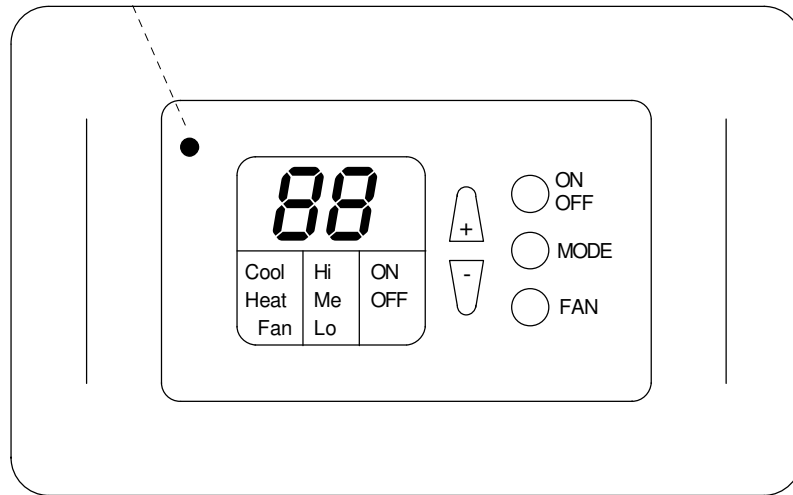

REMOTE CONTROL
RECEIVER - OPTION

EP6/220/SW/A/IR/FMT

meitav-tec Tel: 03-9626462 Fax: 03-9626620 email: support@meitavtec.com	Title: EP6/220/SW/A/IR/FMT		Print name: ERT300-IR OUT-ERT300/6		Drawn: Marina
	Date: 28/08/2007 DWG No. ----		Check sum: ---		Checked: Alex
				Software name: ---	Approved: Israel
		No. Revision		Date	File name: EP6-220-SW-A-IR_FMT.DSN